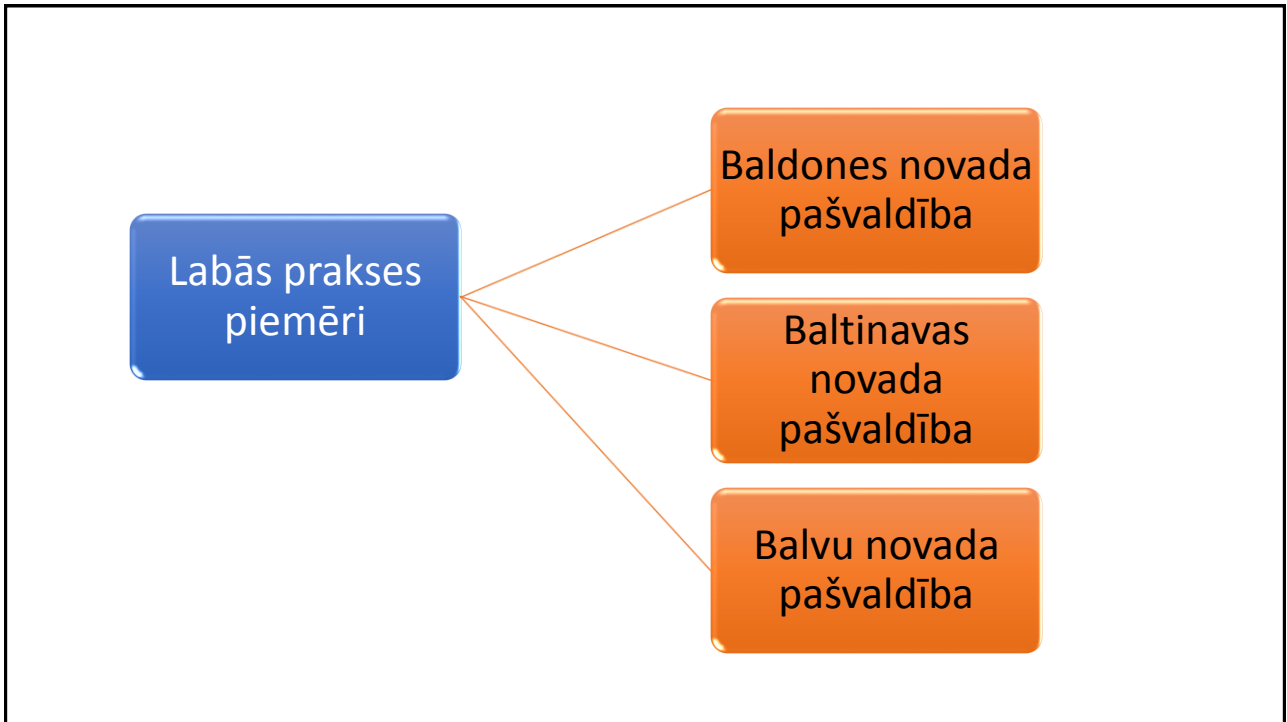

**113 vai 112**  
Neatliekamā medicīniskā palīdzība

**110 vai 112**    **114 vai 112**  
Valsts policija    Latvijas Gāzes avārijas dienests

8

9

10

11

Baldones novada pašvaldība

The screenshot shows the website for Baldones novads. The header includes the coat of arms and navigation links: KONTAKTI, IZSOLES, BALDONES ZINĀS, and SOS. The main content area features a gallery of images and a calendar for November 2018. The calendar shows dates from 5 to 25, with some dates marked with numbers.